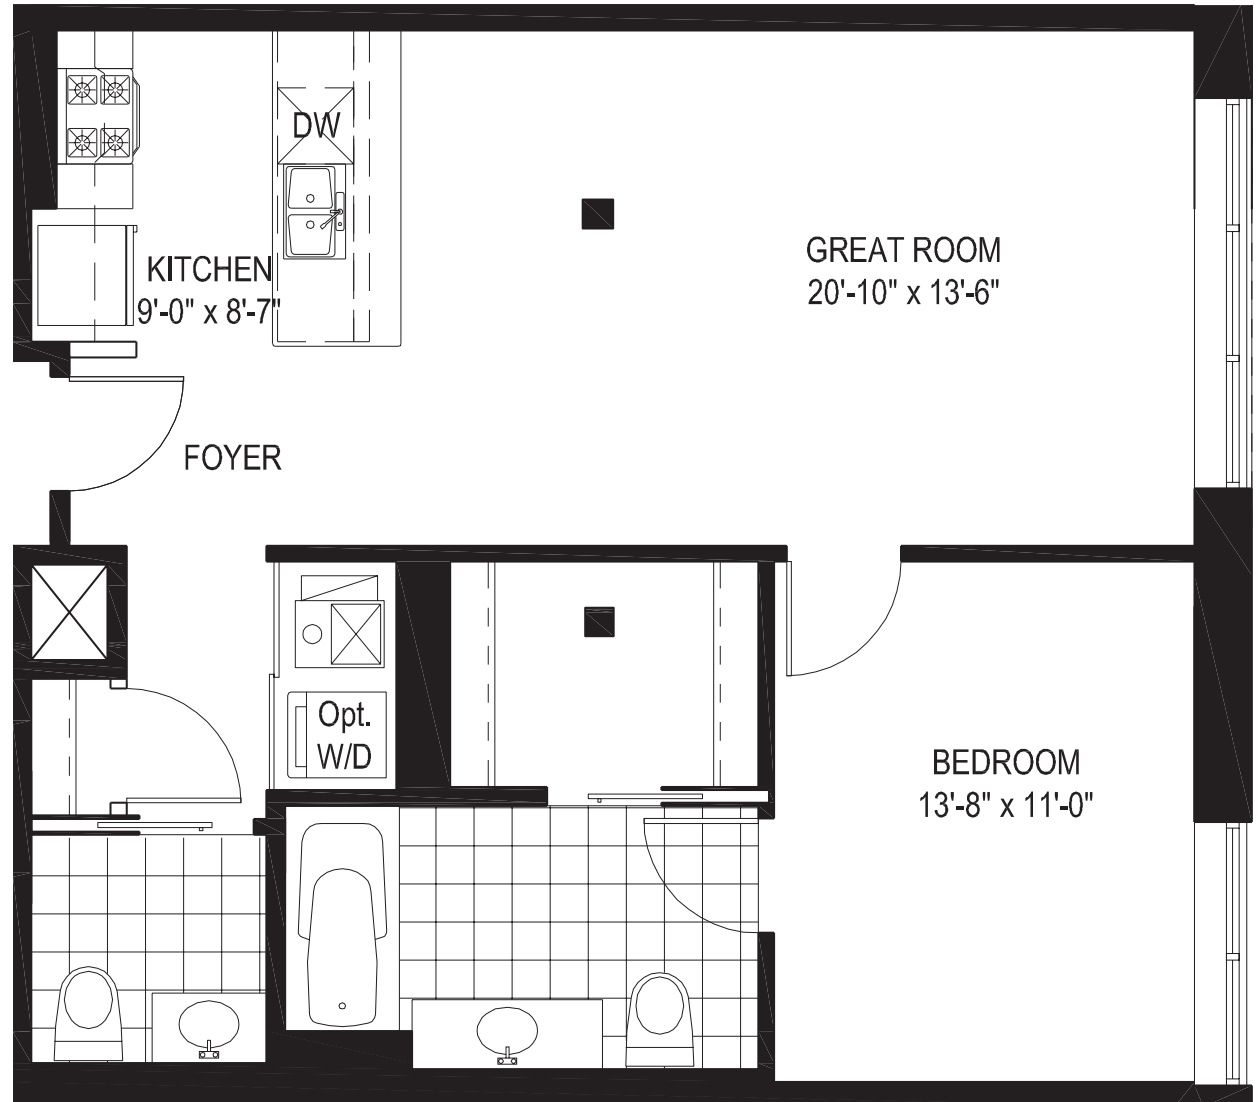

UNIT 107

1 Bedroom, 1.5 Bath

Interior: 908 SQ. FT.

RAVENSWOOD

GRACE

Kopley Group INC's policy of continued attention to quality design, construction and code issues requires that all specifications, equipment, finishes, prices and dimensions may be subject to change without notice. Developer # 1768065